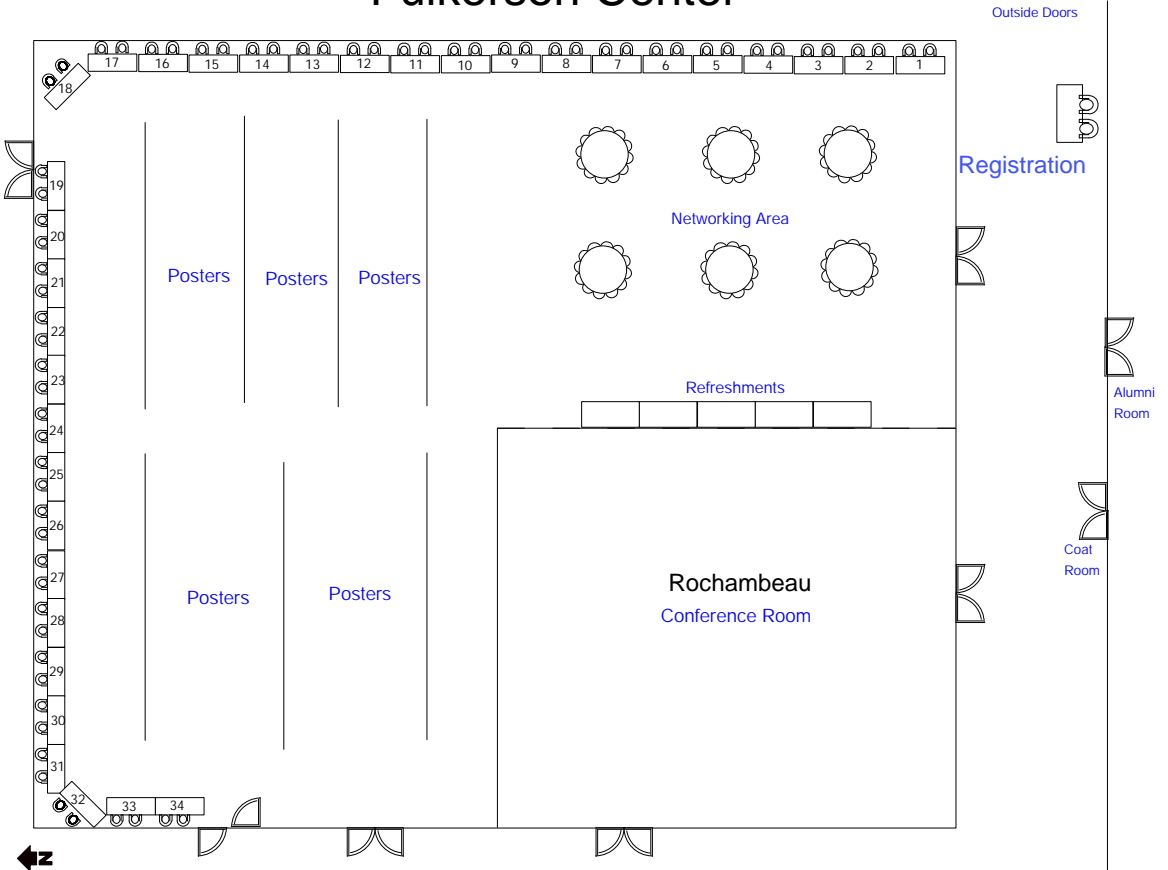

Fulkerson Center

Black Tile - leads to Spratt Hall & Rest Rooms